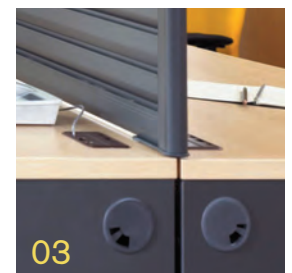

SPECIAL DETAILS

01 S12 enhances the electrical wiring management with raceway supporting from underneath the work surface. This leads to the drop down area from the table side that conveniently connects to the outlet installed at middle leg.

02 The beauty of S12 is added on with selection of various colorful panel screens. The elegant arch-shaped designed privacy screen defines the work space for individual need, yet creating a high spirit interactive ambience. With ROCKWORTH's latest technology, S12 privacy screen can be easily removed, reassembled and repositioned without damaging the table surface of the privacy partition.