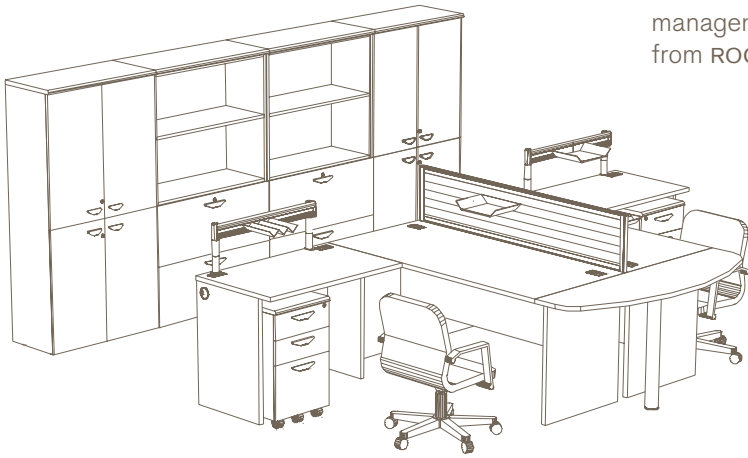

SPECIAL DETAILS

01 S12 enhances the electrical wiring management with raceway supporting from underneath the work surface. This leads to the drop down area from the table side that conveniently connects to the outlet installed at middle leg.

02 The beauty of S12 is added on with selection of various colorful panel screens. The elegant arch-shaped designed privacy screen defines the work space for individual need, yet creating a high spirit interactive ambience. With ROCKWORTH's latest technology, S12 privacy screen can be easily removed, reassembled and repositioned without damaging the table surface of the privacy partition.

S12 visualizes simplicity and functionality. Every design step pictures a complete and smooth work flow throughout the working area. These functional features range from its efficient electrical wiring management to the multi-hierarchical drawers and other addition from ROCKWORTH's innovation.