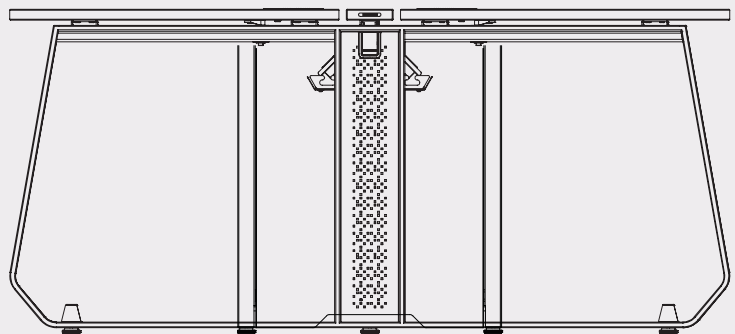

- 01** PLATFORM is designed to generate the wiring management that starting up from floor, rolling down from ceiling as the cable tray provides the transparent and accessible line underneath the table top.
- 02** PLATFORM is applicable to the equipments such as vertical cable guide and power pole.
- 03** The connected leg is created for well-organized wiring management underneath the table top.

LEG DESIGNS

pi | beta

Pi

Pi | single leg

Pi | double leg

Beta

Beta | single leg

Beta | double leg