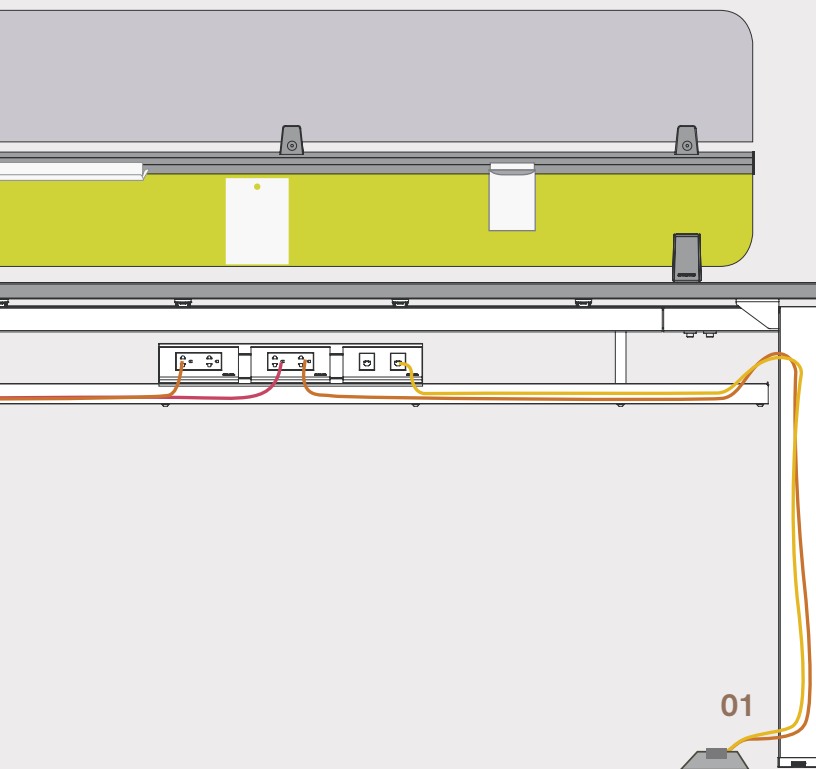

WORKTOP DESIGNS

To utilize the space with the most productively, PLATFORM provides the remarkable top shapes to conform to the regular organizing on desk top and the motions of individual users. Moreover, it creates the nice and tidy environment at workplace.

- 01** PLATFORM is designed to generate the wiring management that starting up from floor, rolling down from ceiling as the cable tray provides the transparent and accessible line underneath the table top.
- 02** PLATFORM is applicable to the equipments such as vertical cable guide and power pole.
- 03** The connected leg is created for well-organized wiring management underneath the table top.