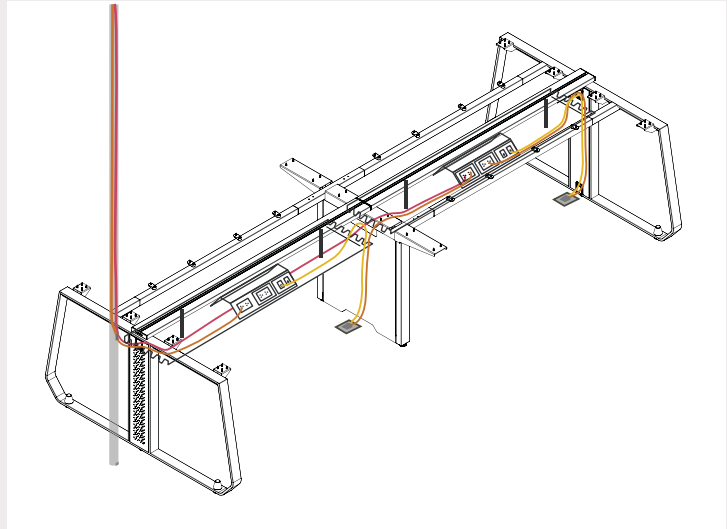

WORKTOP DESIGNS

To utilize the space with the most productively, PLATFORM provides the remarkable top shapes to conform to the regular organizing on desk top and the motions of individual users. Moreover, it creates the nice and tidy environment at workplace.

MANAGERIAL SET

PLATFORM presents the managerial desk with sleek and marvelous pattern. The alternative of glazed top and veneer top bring the elegant look which manifests the stylish appearance.

WIRING MANAGEMENT

- 01** PLATFORM is designed to generate the wiring management that starting up from floor, rolling down from ceiling as the cable tray provides the transparent and accessible line underneath the table top.
- 02** PLATFORM is applicable to the equipments such as vertical cable guide and power pole.
- 03** The connected leg is created for well-organized wiring management underneath the table top.