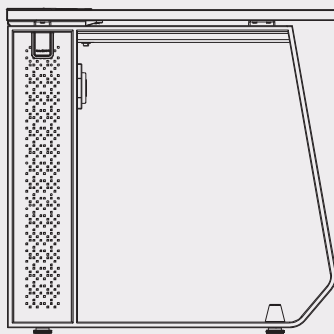

- 01** PLATFORM is designed to generate the wiring management that starting up from floor, rolling down from ceiling as the cable tray provides the transparent and accessible line underneath the table top.
- 02** PLATFORM is applicable to the equipments such as vertical cable guide and power pole.
- 03** The connected leg is created for well-organized wiring management underneath the table top.

LEG DESIGNS

pi | beta

Pi

Pi | single leg

Pi | double leg

Beta

Beta | single leg

Beta | double leg