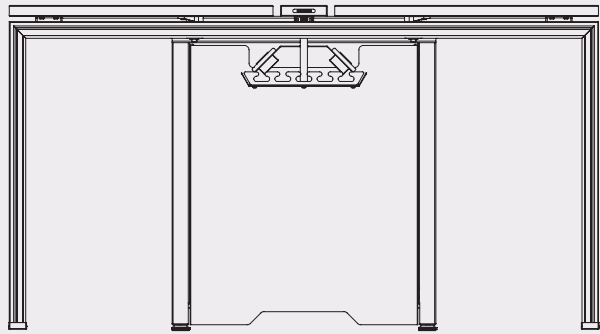

- 01** PLATFORM is designed to generate the wiring management that starting up from floor, rolling down from ceiling as the cable tray provides the transparent and accessible line underneath the table top.
- 02** PLATFORM is applicable to the equipments such as vertical cable guide and power pole.
- 03** The connected leg is created for well-organized wiring management underneath the table top.

LEG DESIGNS

pi | beta

Pi

Pi | single leg

Pi | double leg

Beta

Beta | single leg

Beta | double leg