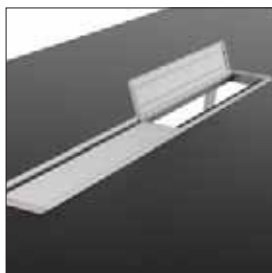

FEATURES

Universal track

Aluminum track is created to support the accessories attached on the desk with easily approachable.

Grommet

Developed design defines the multi-functional provided which not only for wiring runs up to the desk top, but also for the screen clamp.

Edging

Edging is a part that brings the outstanding look to workstation by choosing the edging color for pleasing counterpart or counterpoint.

Shared leg

Designed to support interactive movements and the inside space is for organizing all wires.

Flipper

Simply design of open flip is provided for conveniently reach to power tray from the desk top that makes more pragmatic movement.

Glider

For table height adjustment; approximately two centimeter adjustable.