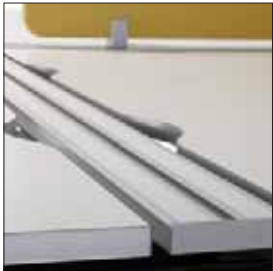

FEATURES

Universal track

Aluminum track is created to support the accessories attached on the desk with easily approachable.

Grommet

Developed design defines the multi-functional provided which not only for wiring runs up to the desk top, but also for the screen clamp.