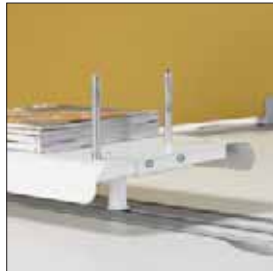

- 01** PLATFORM is designed to generate the wiring management that starting up from floor, rolling down from ceiling as the cable tray provides the transparent and accessible line underneath the table top.
- 02** PLATFORM is applicable to the equipments such as vertical cable guide and power pole.
- 03** The connected leg is created for well-organized wiring management underneath the table top.

FEATURES

Universal track

Aluminum track is created to support the accessories attached on the desk with easily approachable.

Grommet

Developed design defines the multi-functional provided which not only for wiring runs up to the desk top, but also for the screen clamp.