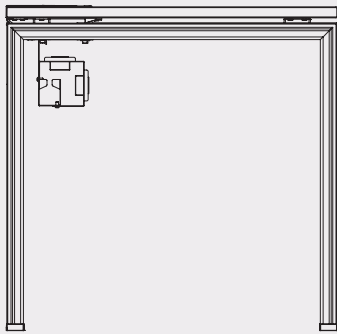

LEG DESIGNS

pi | beta

Pi

Pi | single leg