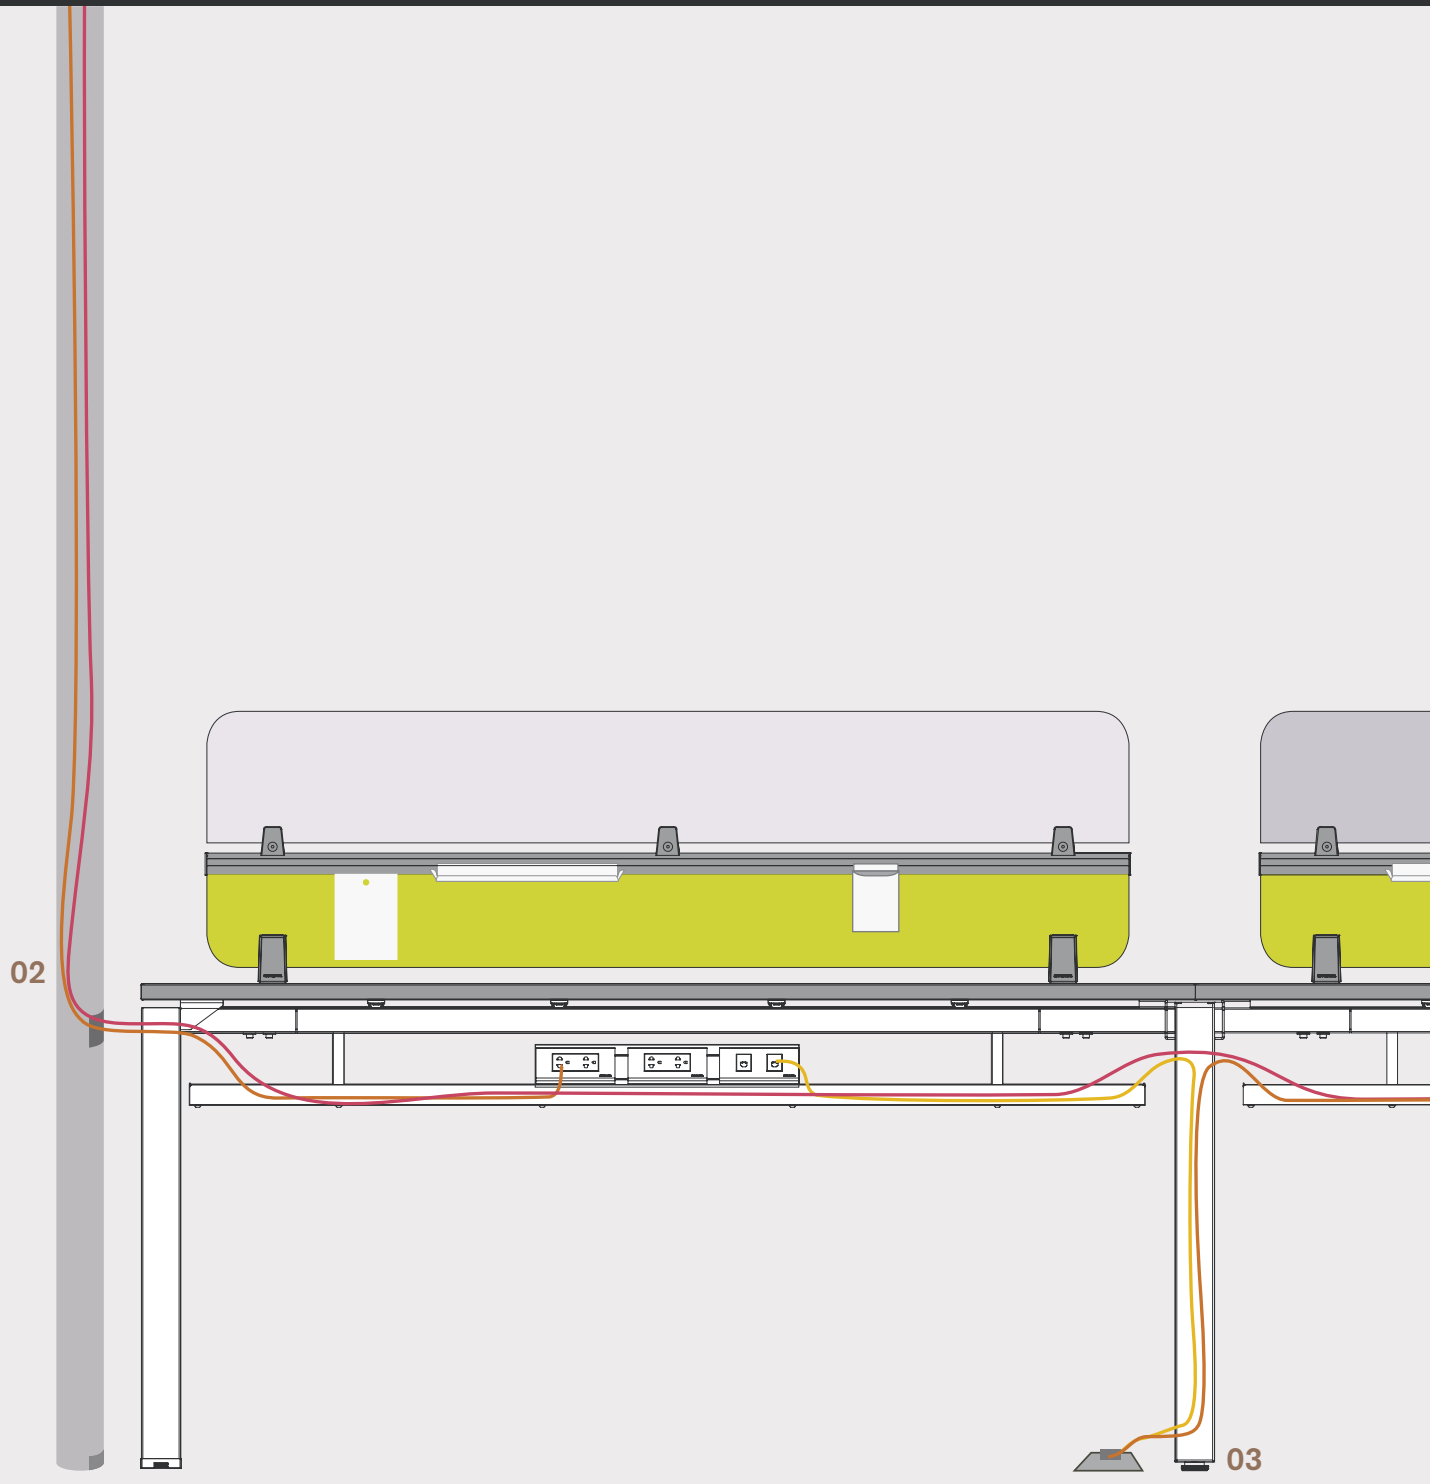

WIRING MANAGEMENT