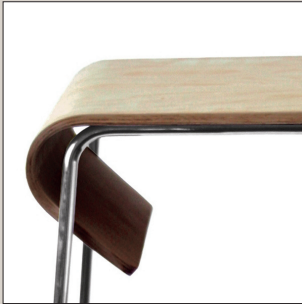

# FRISKY

---

Smooth curved frame to follow your knees while seating.

Rubbers for preventing scratch legs with floor.

The low backrest for better body movement.

Attractively designed with a curve seat rest. Its angled design is accented by its smooth curved frame to follow your knees while seating. Also, a minimal backrest to allow you to enjoy with every movement while sturdy with steel frame. Frisky bar stool is suited for a bar, bistro, social space and create a fancy breakout area.

Frisky

W 470 mm.

D 457 mm.

H 777 mm.